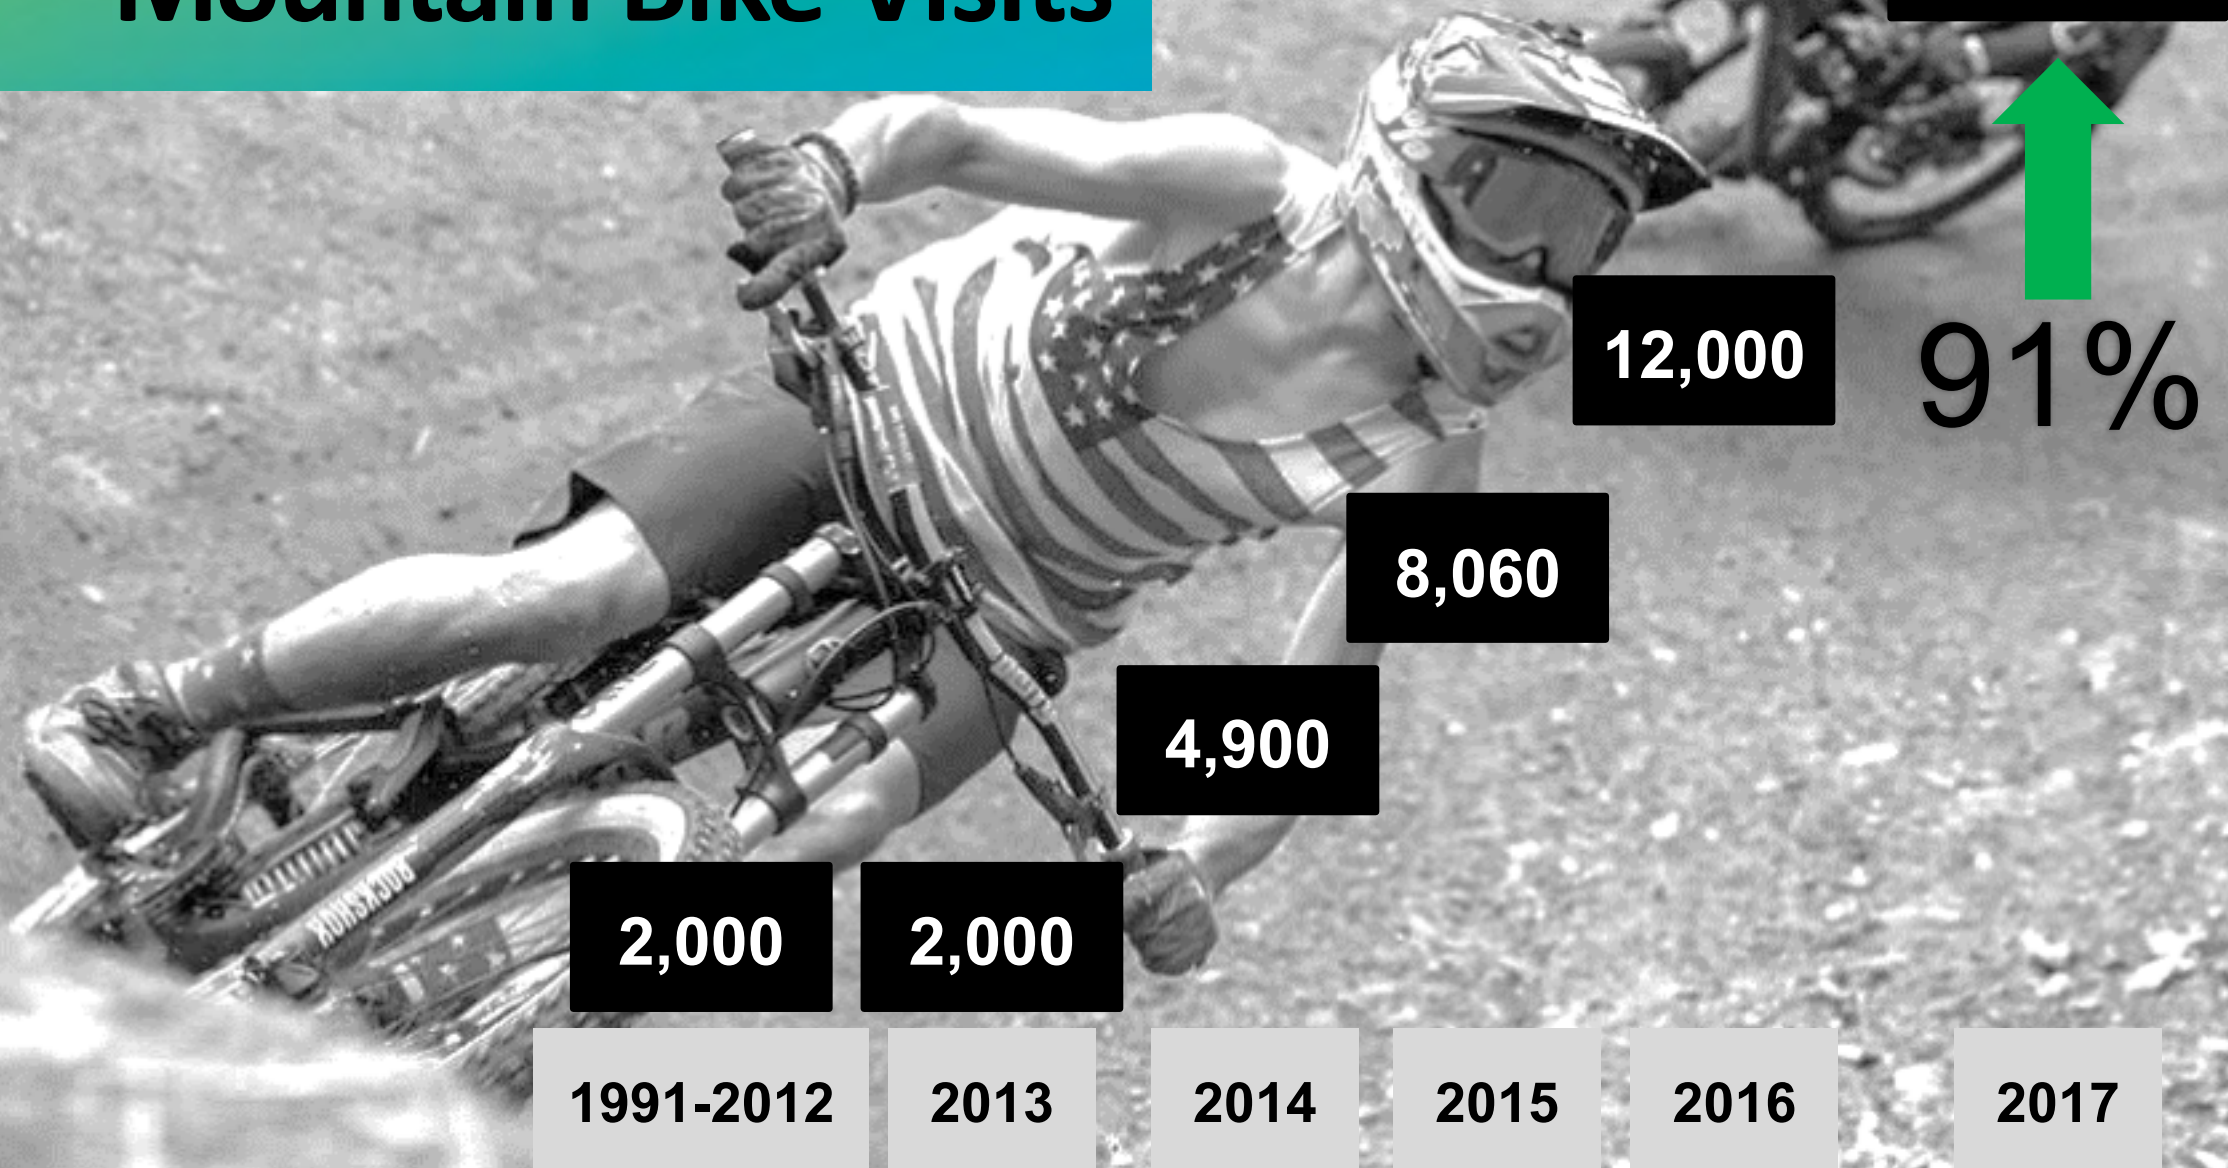

POWERED BY:

PLAY. DISCOVER. PROFIT.

SAM Summer Ops

Wednesday, September 5, 2018

Rich McCoy

Director of Summer Operations

History of Summer at Killington/Pico

- Mountain Biking for 27 years off the K-1 Gondola
 - (2,500 visits, 50 season passes)
- Waterslide at the Base of K-1
 - *Removed 2011*
- Alpine Slide & Other Attractions at Pico
 - *Removed 2011 (By Hurricane Irene)*
- Peak Lodge Renovation 2011-2013
 - \$7.5M investment – doubled revenue
- Multi-year summer plan 2014
 - Adventure center
 - Mountain biking plan with Gravity Logic

Performance and Demo Bikes from Devinci, Norco, Pivot, Rocky Mountain, & Scott

New Norco Kids Bikes

Continue to Invest in Summer

\$150k Mountain Biking

\$100k Adventure
Center

- Exercise Pod with
Jogging Path

Mountain Bike Visits

Killington
BIKE PARK
Season Pass Growth

Ninja Style Obstacle Course

WATER WARS & DOWNPOUR DERBY

Family & Youth Focus

Learn to Ride Area

Strider Park

Camping & Glamping for 2019

Located in Vale
Parking area

Summer Investment over the Last 4 Years

Grand Total = \$5.5M

Operating Schedule Expansion

2012

July 1st – Labor Day Full Time

Weekends & in Fall to Columbus Day Weekend

NOW