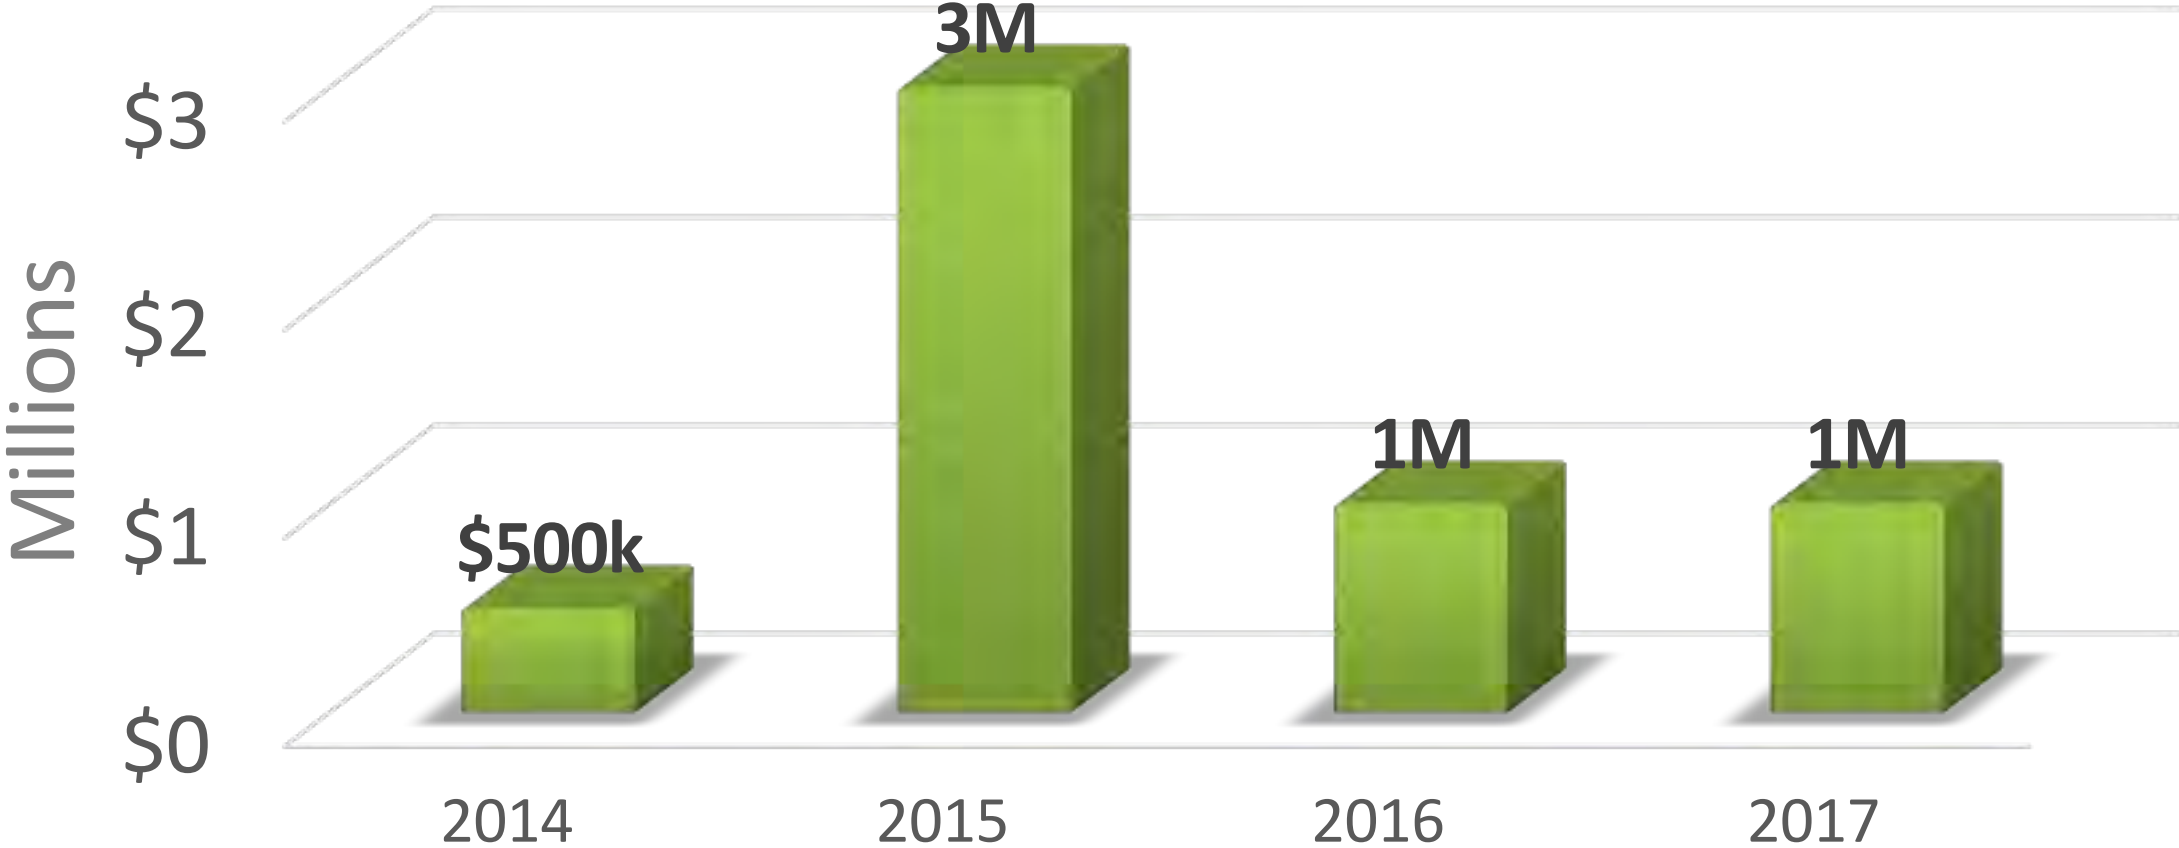

Located in Vale
Parking area

Summer Investment over the Last 4 Years

Grand Total = \$5.5M

Operating Schedule Expansion

2012

July 1st – Labor Day Full Time

Weekends & in Fall to Columbus Day Weekend

NOW