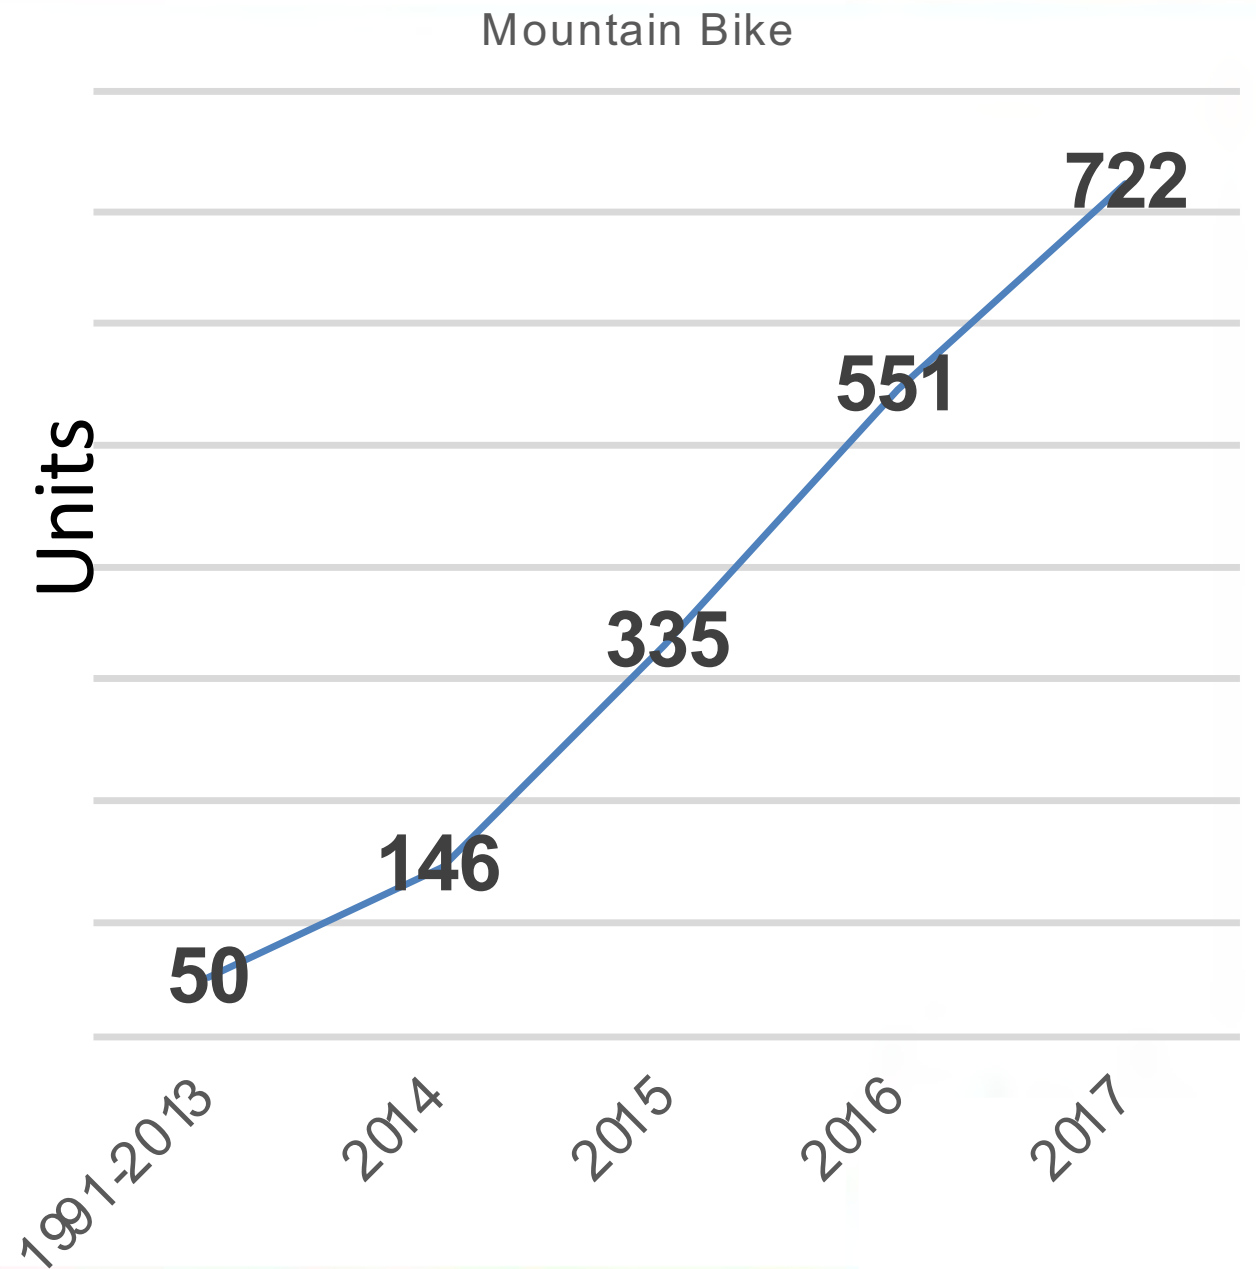

Killington
BIKE PARK
Season Pass Growth